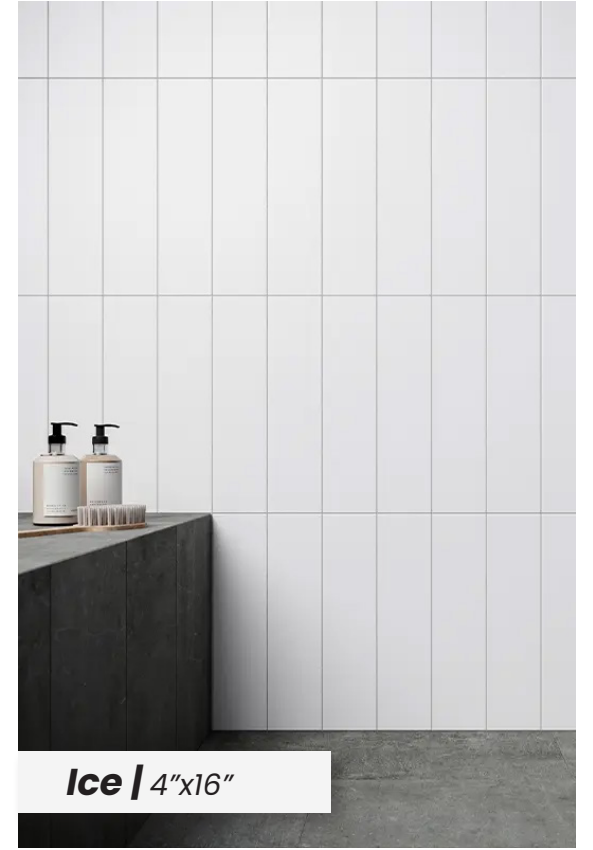

Breeze | 3"x6"

CORE CERAMIC

Ice | 4"x16"

Made in **VIETNAM**

Wayne Tile Company

www.waynetile.com

CORE CERAMIC

CERAMIC TILE

TECHNICAL DATA

Thickness	Varies
Application	Interior Walls
Frost Resistance	No
Shade Variation	V1

LEAD TIME

In Stock/Quick Ship

SIZES

3"x6"

3"x12"

4"x16"

2"x6" Bullnose

Wayne Tile
Company

COLORS

Breeze

Finish: Glossy

Ice

Finish: Glossy & Matte

Ivory